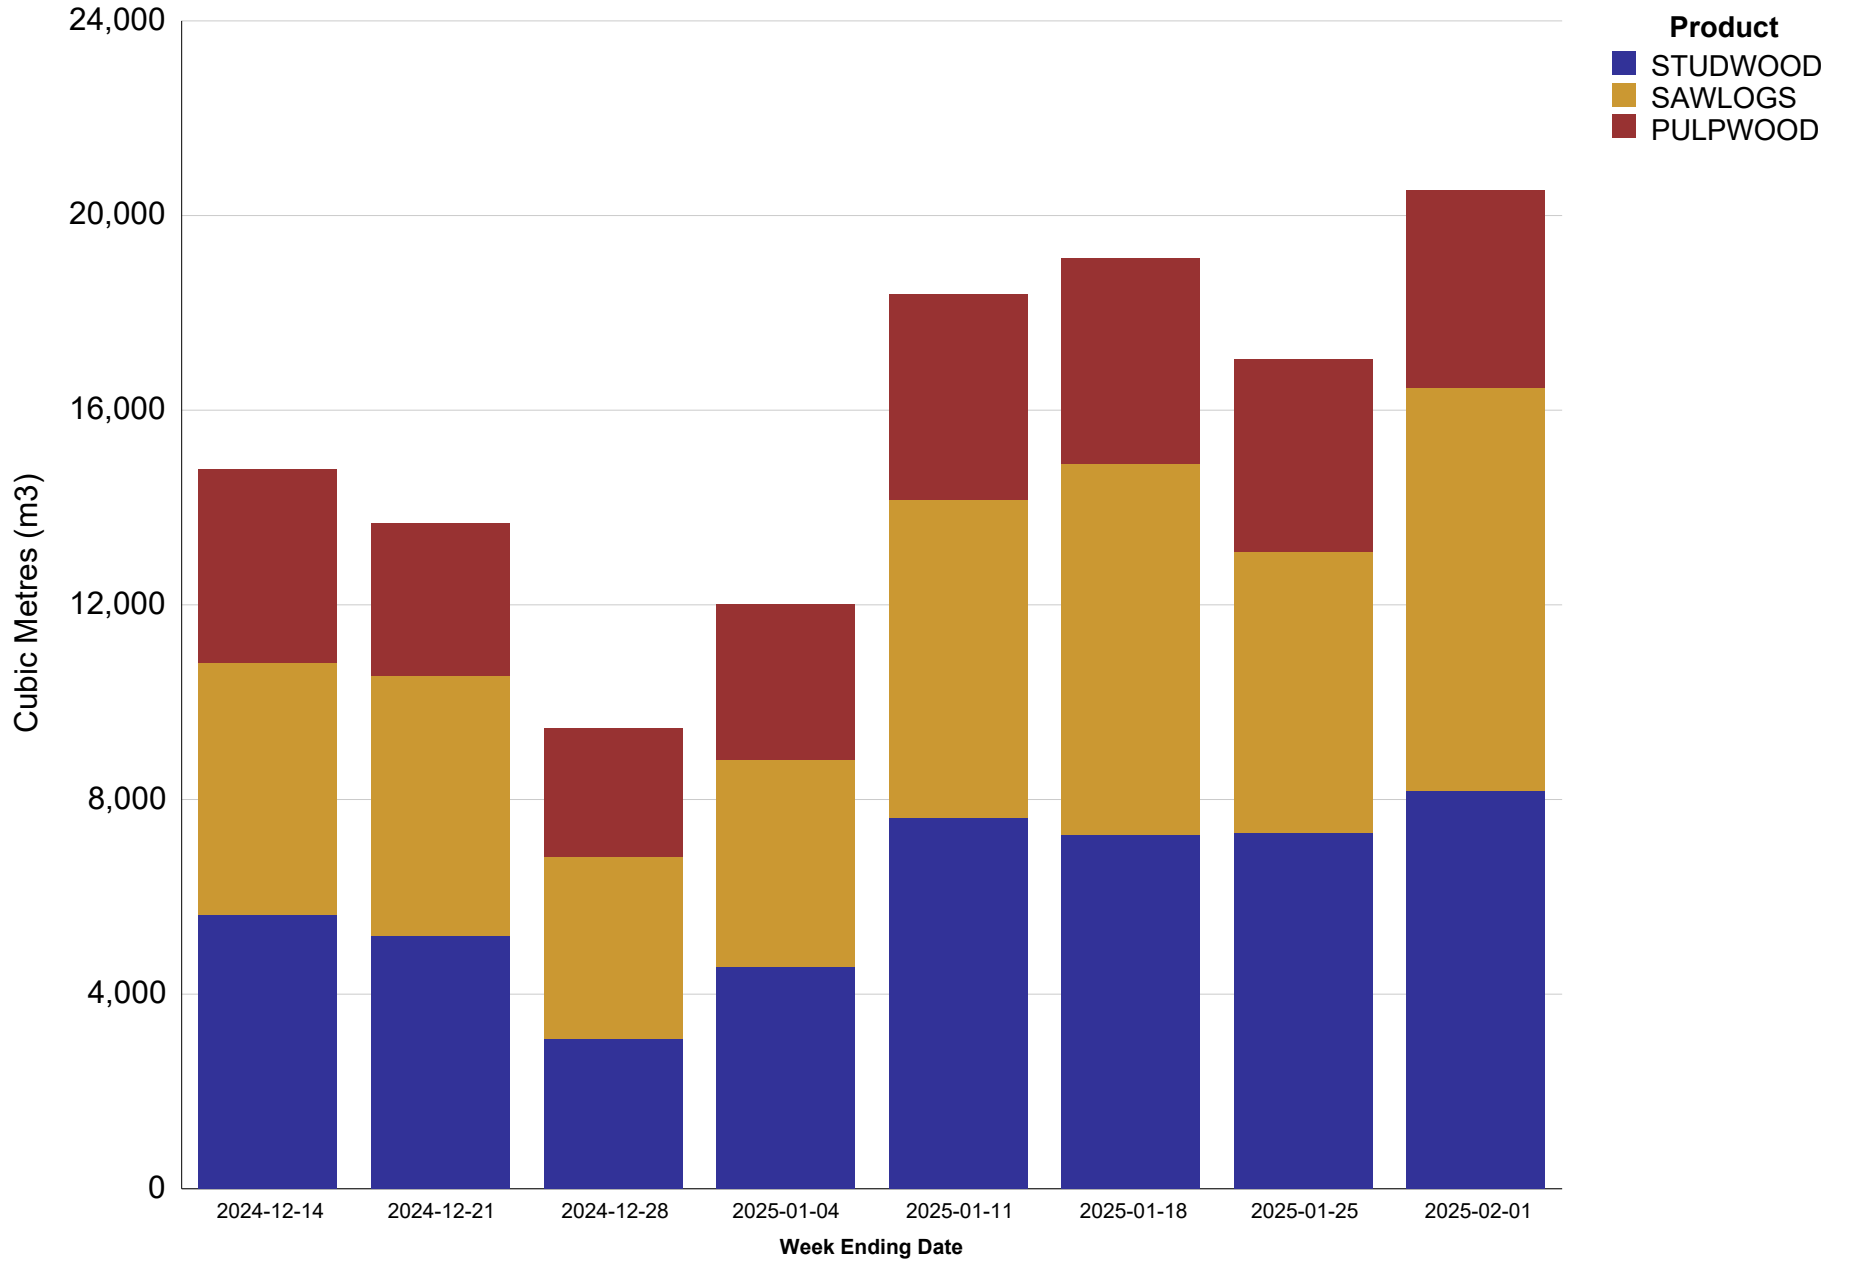

NB Private Wood Delivered to JDI Mills - Past 8 Weeks - PRODUCTS