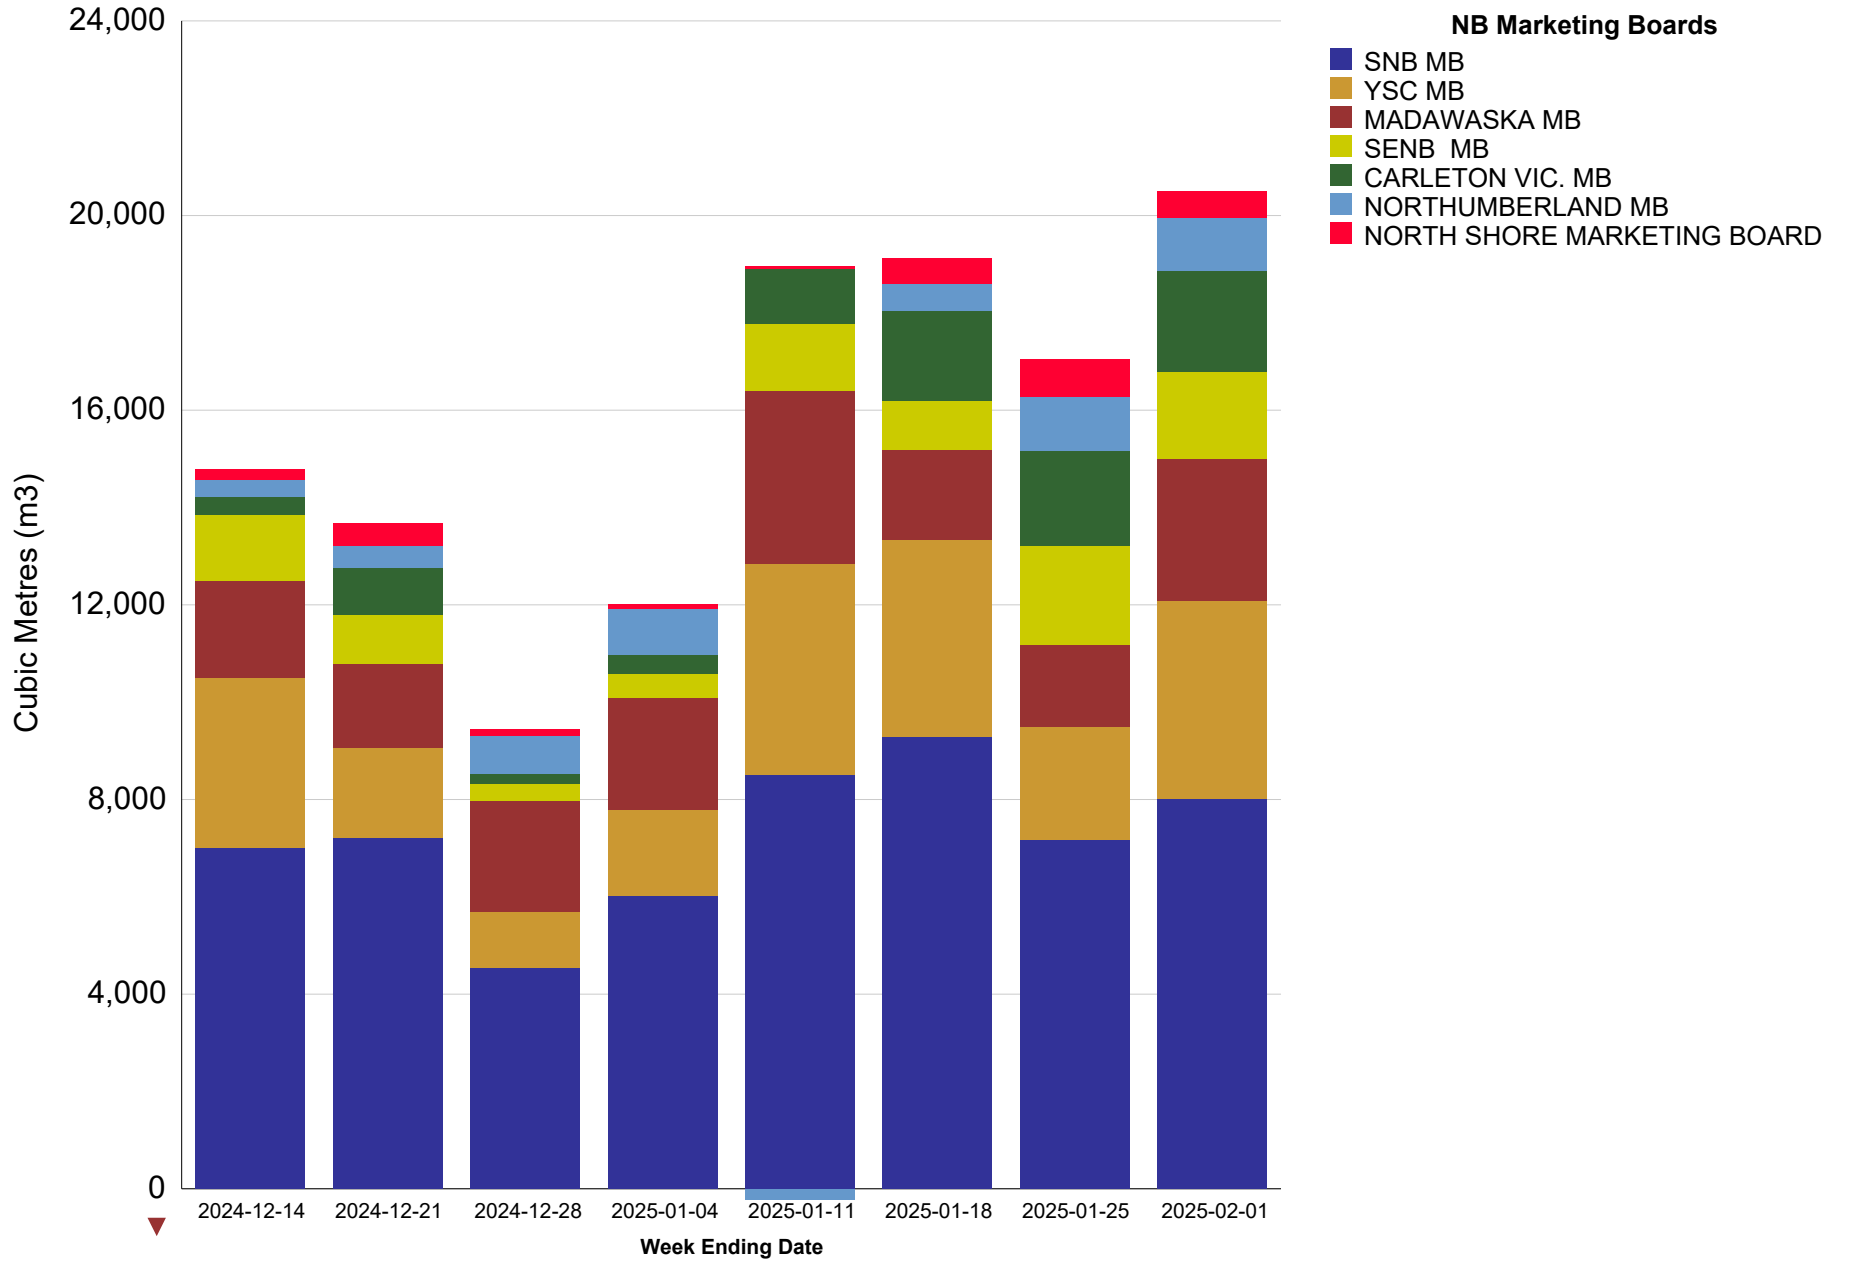

# NB Private Wood Delivered to JDI Mills - Past 8 Weeks - VOLUME

# NB Private Wood Delivered to JDI Mills - Past 8 Weeks - PRODUCTS

## NB Private Wood Delivered to JDI Mills - Past 8 Weeks - VALUE